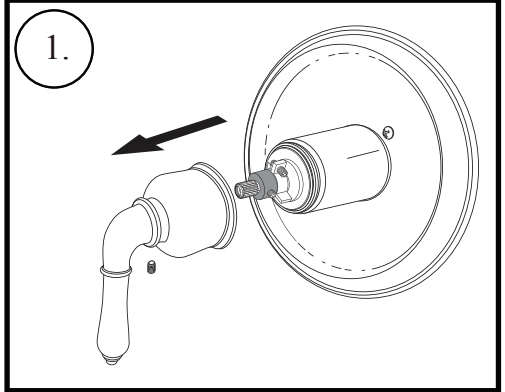

Huntington Brass Installation Instructions for: ST5000C

Turn water off

Install replacement part in reverse order.