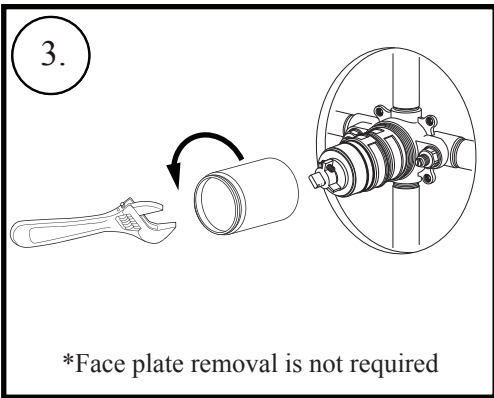

Huntington Brass Installation Instructions for: ST5000C

Turn water off

Install replacement part in reverse order.