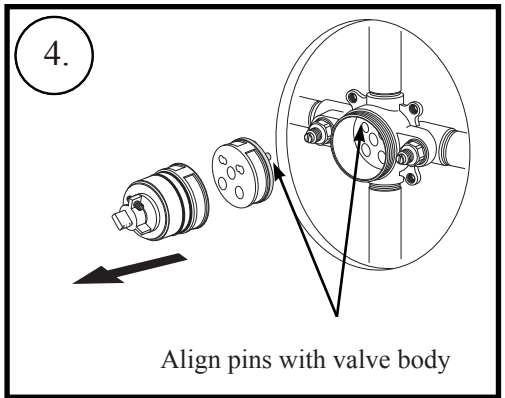

Huntington Brass Installation Instructions for: ST5000C

Turn water off

Install replacement part in reverse order.