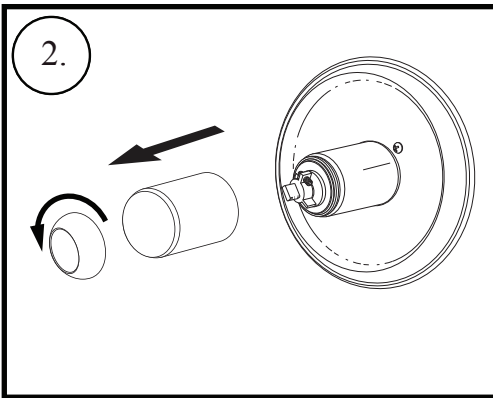

Huntington Brass Installation Instructions for: ST5000C

Turn water off

Install replacement part in reverse order.