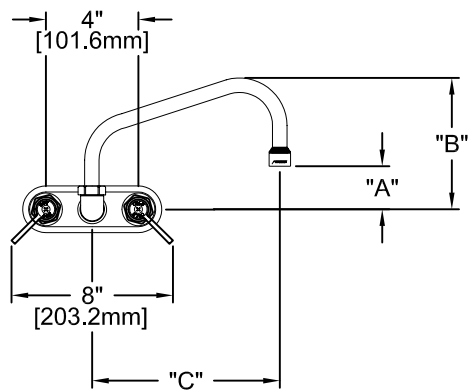

APPLICATION:

JOB NAME:

PRODUCT NAME:

4" C/C BACKSPLASH FAUCET

\_\_\_\_\_ SPECIAL CONFIGURATION  
CHECK BASE MODEL AND OPTIONS

QUANTITY:                      ITEM NO.

MODEL:

3610    W/6" SWING SPOUT

3611    W/8" SWING SPOUT

3612    W/10" SWING SPOUT

3613    W/12" SWING SPOUT

3614    W/14" SWING SPOUT

1783    W/16" SWING SPOUT

OPTIONS OR MODIFICATIONS:

SUPPLY LINES (24" OR 36") CIRCLE LENGTH

DJ SUB-ASSY (7-1/4" OR 13") CIRCLE LENGTH

ELBOWS

VANDAL RESISTANT KIT

HANDLES (CROSS OR WRIST) CIRCLE STYLE

OTHER \_\_\_\_\_

MODEL	DIM "A"	DIM "B"	DIM "C"
3610	2" [50.8mm]	5-3/8" [136.5mm]	6" [152.4mm]
3611	2-1/4" [57.2mm]	6" [152.4mm]	8" [203.2mm]
3612	2-7/8" [73.0mm]	6-1/2" [165.1mm]	10" [254.0mm]
3613	3-1/8" [79.4mm]	6-3/4" [171.5mm]	12" [304.8mm]
3614	4-1/8" [104.8mm]	7-3/4" [196.9mm]	14" [355.6mm]
1783	4-7/8" [123.8mm]	8-3/4" [222.3mm]	16" [406.4mm]

FEATURES:

- \* 4" C/C BACKSPLASH
- \* SWIVELLING SEAT DISKS
- \* HOT SIDE STEM - RIGHT HAND
- \* COLD SIDE STEM - LEFT HAND
- \* STAINLESS STEEL SEATS
- \* STAINLESS STEEL SEAT SCREWS
- \* STAINLESS STEEL HANDLE SCREWS
- \* 1/2" SLIP JOINT